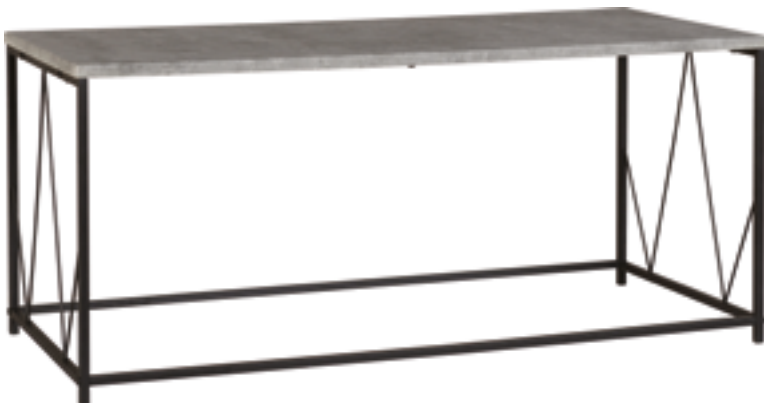

Overall Size: W 1000mm x D 600mm x H 450mm

W 600mm x D 600mm x H 450mm

W 500mm x D 600mm x H 450mm

ATHENS ROUND COFFEE TABLE SET

Concrete Effect/Black
 Diameter 770mm x H 400mm
 Diameter 570mm x H 355mm

ATHENS RECTANGULAR COFFEE TABLE