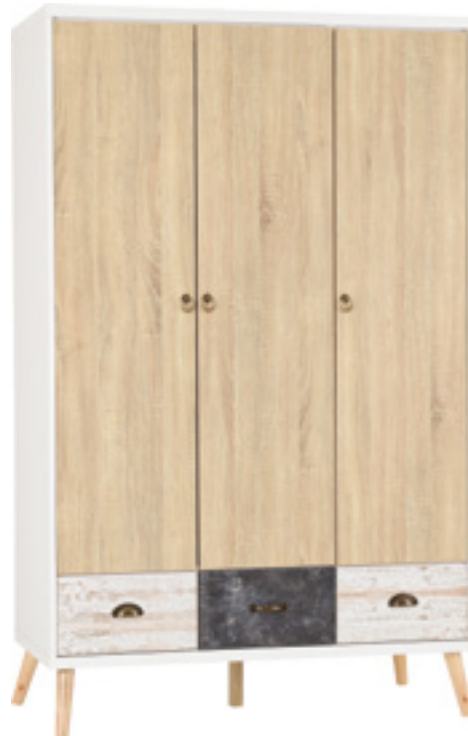

NORDIC 3 DOOR 3 DRAWER WARDROBE
BEDROOM SET

NORDIC 2 DOOR 2 DRAWER WARDROBE
BEDROOM SET

NORDIC 4 DOOR 4 DRAWER
WARDROBE
W 1490mm x D 555mm x H 1825mm

NORDIC 3 DOOR 3 DRAWER
WARDROBE
W 1130mm x D 555mm x H 1825mm