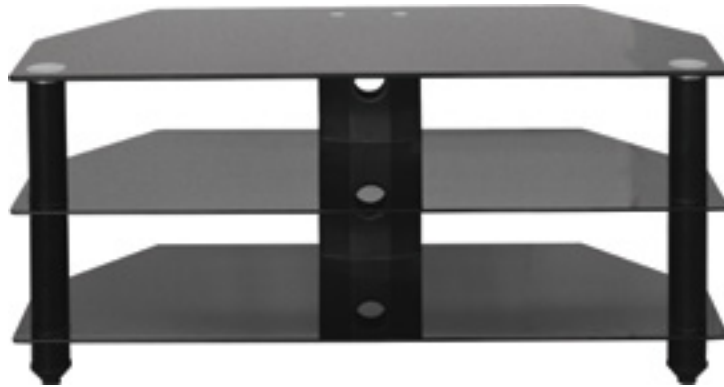

BROMLEY TV STAND

Black Glass/Black
W 920mm x D 380mm x H 445mm