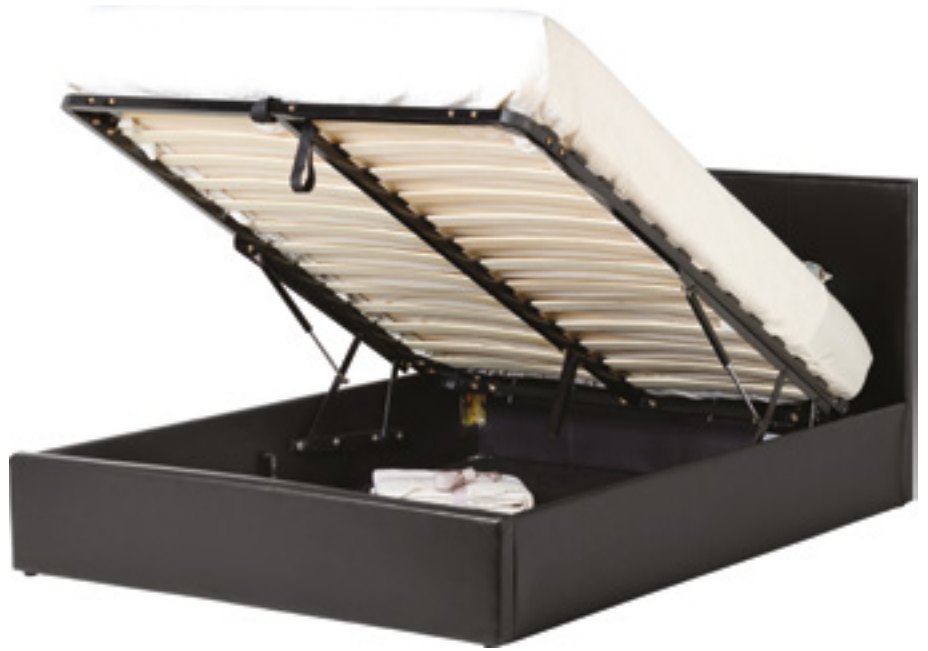

OUR PRADO BEDS FEATURE A METAL FRAME AND CENTRE RAIL WHICH MAKE THE BED MORE STURDY AND HARD-WEARING

WAVERLEY 5' STORAGE BED

Black Faux Leather

W 1570mm x D 2100mm x H 870mm

WAVERLEY 4' STORAGE BED

Black Faux Leather